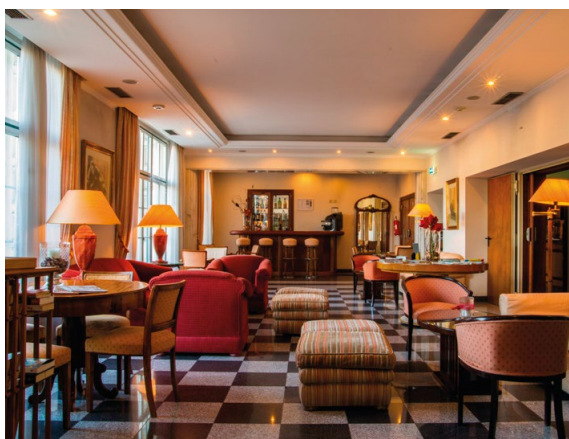

ACCOMMODATION

36 rooms

ROOM FACILITIES

Air conditioning
Safe
Direct dial telephone
Satellite TV
Hair Dryer
Electric Voltage 220V

ALEXANDRE
DE ALMEIDA
HOTÉIS desde 1917

HOTEL FACTS & FIGURES

HOTEL FACILITIES