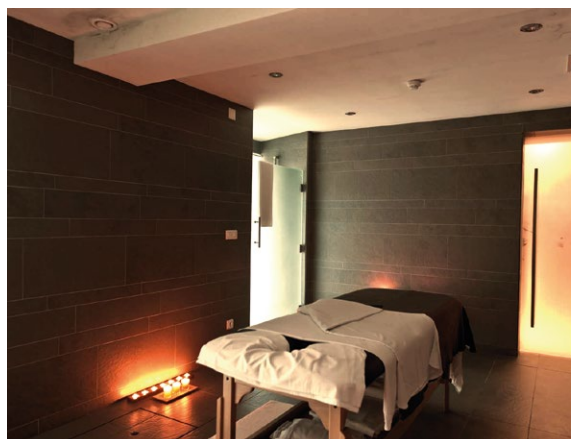

HOTEL FACILITIES

Restaurant
Bar
SPA
Outdoor pool
Non-smoking hotel
Wireless / Wi Fi in Public Areas
Breakfast buffet
Room Service
24 Hour Reception
Concierge
Laundry service (€)
Private Parking
Garden and 12 acres park
2 tennis courts
Golf course 9 holes
9 meeting rooms