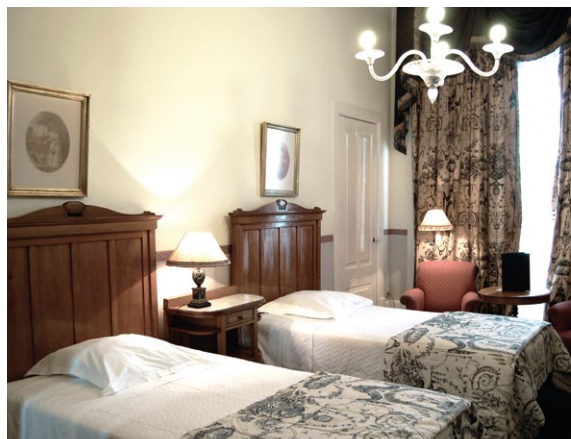

ACCOMMODATION

60 rooms
4 suites

**ALEXANDRE
DE ALMEIDA
HOTÉIS** desde 1917

HOTEL FACTS & FIGURES

ROOM FACILITIES

- Heating
- Direct dial telephone
- Satellite TV
- Hair dryer
- Electric Voltage 220 V
- Air Conditioning and minibar (in some rooms only)